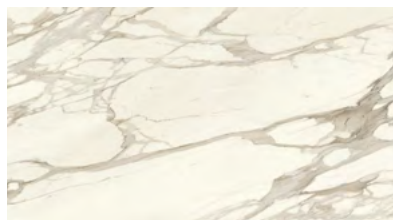

BLACK MAGIC

DARK TOBACCO

EBONISED

These colours are for reference only and are an approximation of the true colours. Samples will be sent out for sign off. Please note, for the 'Natural' finish, as Iroko wood is a natural material, the grain and shades of colour vary, this is not a defect but rather a natural beauty of working with solid wood.

STATUARIO SUPREMO

CALACATTA BOLGHENI

CALACATTA PRESTIGIO

BOOST WHITE

BOOST STONE IVORY

TRAVERTINO SAND

WHITE CLOUD

LIGHT GREY STONE