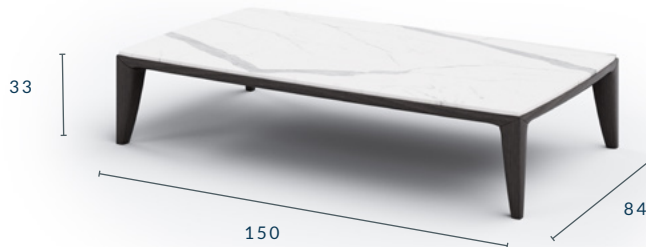

SINTRA RECTANGULAR COFFEE TABLE

DIMENSIONS (CM): W 150 X D 84 X H 33

SPECIFICATIONS

TABLE TOP: Italian porcelain stoneware (1.2cm) | Available in 13 colours
Italian marble top (3cm) | Available in 2 colours