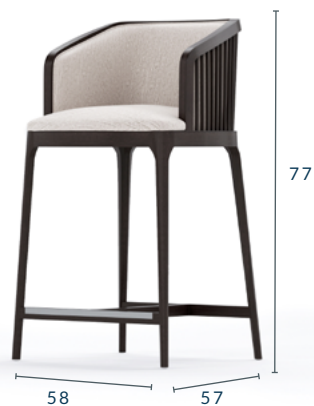

LARGO BAR STOOL

DIMENSIONS (CM): W 58 X D 57 X H 108 X SH 77 X SD 47

SPECIFICATIONS

INTERNAL CONSTRUCTION: WBP mortice and tenon joined frame. Integrated drain and marine grade webbing. All exposed wood is Iroko.