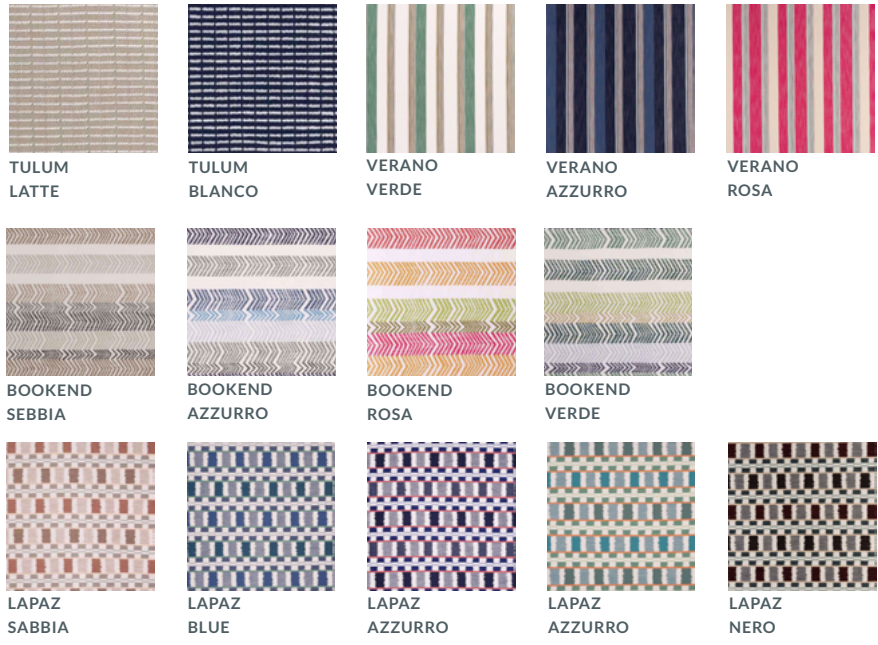

IN/OUTDOOR FABRICS

CATEGORY F - CHRISTOPHER FARR BY PERENNIALS

100% SOLUTION DYED ACRYLIC 54" / 137CM WIDTH

3 YEAR WARRANTY

CATEGORY G - 3 BEACHES, SUNBRELLA

100% SOLUTION DYED ACRYLIC 55" / 140CM WIDTH

3 YEAR WARRANTY