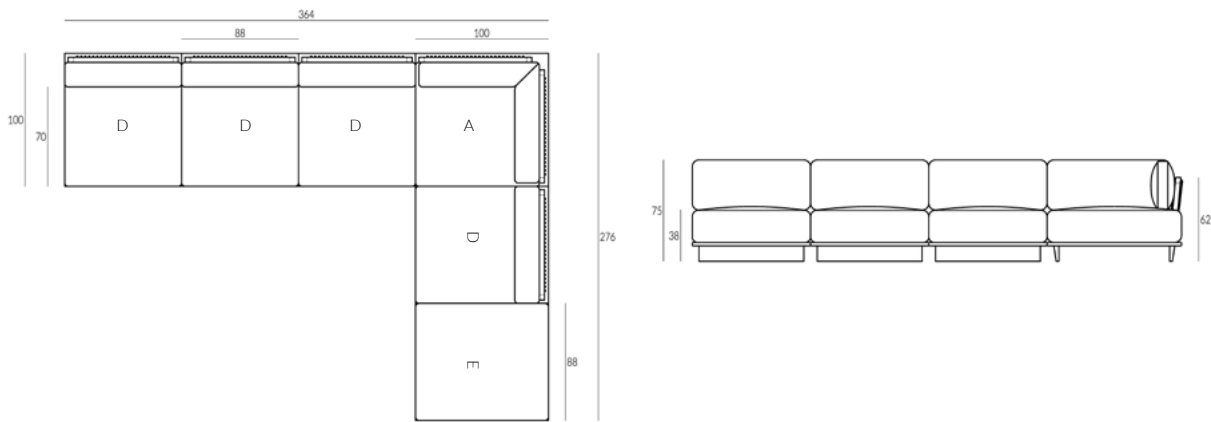

CORONET SOFA CONFIGURATIONS

COMPOSITION FOUR

3 X CENTRE SECTION / CORNER / CENTRE SECTION / SIDE TABLE / CENTRE SECTION / RIGHT ARM

COMPOSITION FIVE

LEFT ARM / CENTRE SECTION / SIDE TABLE / CENTRE SECTION / RIGHT ARM END SECTION / OTTOMAN

COMPOSITION SIX

3 X CENTRE SECTION / CORNER / CENTRE SECTION / RIGHT ARM

* All sizes are approximate

To learn more about Coco Wolf and our collections please contact us:
enquiries@cocowolf.co.uk • +44 (0)207 262 8614 • www.cocowolf.co.uk

CORONET SOFA CONFIGURATIONS

COMPOSITION SEVEN

CORNER SECTION / 4 X CENTRE SECTIONS / OTTOMAN

COMPOSITION EIGHT

LEFT ARM / CENTRE SECTION / CORNER / CENTRE SECTION / RIGHT ARM

COMPOSITION NINE

OTTOMAN / 2 X CENTRE SECTIONS / CORNER / CENTRE SECTION / SIDE TABLE / OTTOMAN