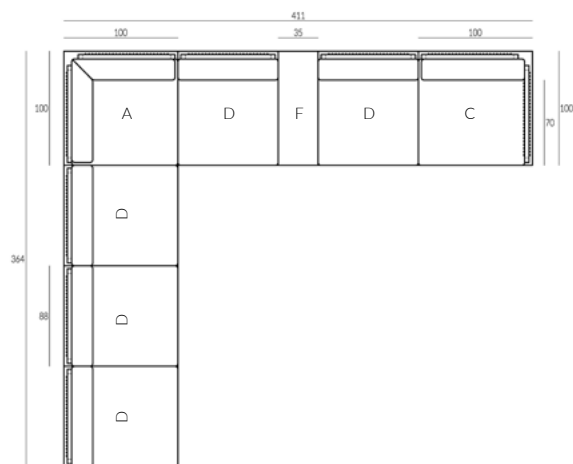

CORONET MODULAR SOFA

CENTRE SECTION - SECTION D

DIMENSIONS (CM):

W 88 X D 100 X H 62 X SH 38 X SD 70

FABRIC QUANTITY: 3M PLAIN FABRIC

OTTOMAN SECTION - SECTION E

DIMENSIONS (CM):

W 88 X D 100 X SH 38

FABRIC QUANTITY: 2.5M PLAIN FABRIC

SIDE TABLE SECTION - SECTION F

DIMENSIONS (CM):

W 35 X D 100 X H 35

CORONET SOFA CONFIGURATIONS

COMPOSITION ONE

LEFT ARM / 2 X CENTRE SECTIONS / OTTOMAN

COMPOSITION TWO

2 X CENTRE SECTIONS / CORNER SECTION / 3 X CENTRE SECTIONS

COMPOSITION THREE

SIDE TABLE / OTTOMAN / CENTRE SECTION / CORNER / OTTOMAN/ CENTRE SECTION /RIGHT ARM

* All sizes are approximate

To learn more about Coco Wolf and our collections please contact us:
enquiries@cocowolf.co.uk • +44 (0)207 262 8614 • www.cocowolf.co.uk

CORONET SOFA CONFIGURATIONS

COMPOSITION FOUR

3 X CENTRE SECTION / CORNER / CENTRE SECTION / SIDE TABLE / CENTRE SECTION / RIGHT ARM

COMPOSITION FIVE

LEFT ARM / CENTRE SECTION / SIDE TABLE / CENTRE SECTION / RIGHT ARM END SECTION / OTTOMAN