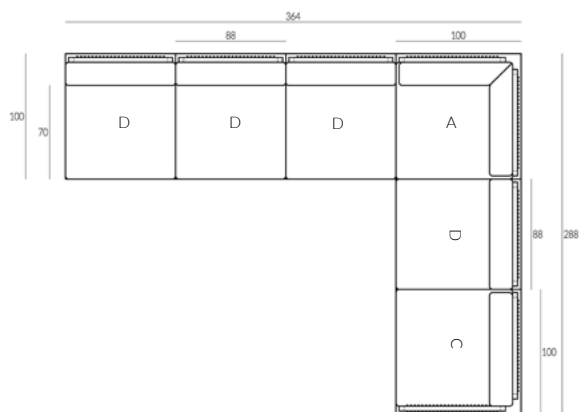

COMPOSITION SIX

* All sizes are approximate

To learn more about Coco Wolf and our collections please contact us:
enquiries@cocowolf.co.uk • +44 (0)207 262 8614 • www.cocowolf.co.uk