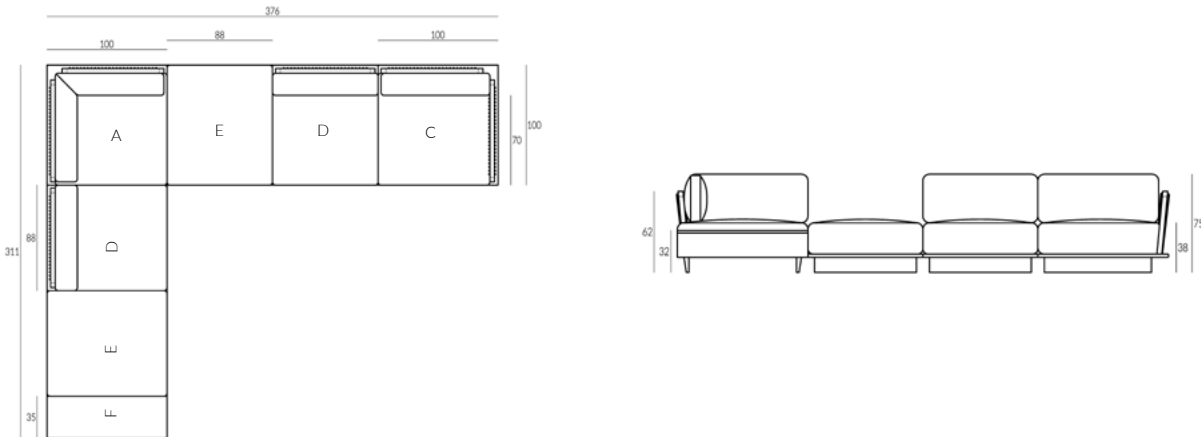

CORONET

MODULAR SOFA

CORONET MODULAR SOFA

CORNER SECTION - SECTION A

DIMENSIONS (CM):
W 100 X D 100 X H 62 X SH 38 X SD 70
FABRIC QUANTITY: 3M PLAIN FABRIC

LEFT ARM SECTION - SECTION B

DIMENSIONS (CM):
W 100 X D 100 X H 62 X SH 38 X SD 70
FABRIC QUANTITY: 3M PLAIN FABRIC

CORONET MODULAR SOFA

CENTRE SECTION - SECTION D

DIMENSIONS (CM):

W 88 X D 100 X H 62 X SH 38 X SD 70

FABRIC QUANTITY: 3M PLAIN FABRIC

OTTOMAN SECTION - SECTION E

DIMENSIONS (CM):

W 88 X D 100 X SH 38

FABRIC QUANTITY: 2.5M PLAIN FABRIC

SIDE TABLE SECTION - SECTION F

DIMENSIONS (CM):

W 35 X D 100 X H 35

CORONET SOFA CONFIGURATIONS

COMPOSITION ONE

LEFT ARM / 2 X CENTRE SECTIONS / OTTOMAN

COMPOSITION TWO

2 X CENTRE SECTIONS / CORNER SECTION / 3 X CENTRE SECTIONS

COMPOSITION THREE

SIDE TABLE / OTTOMAN / CENTRE SECTION / CORNER / OTTOMAN/ CENTRE SECTION /RIGHT ARM

* All sizes are approximate

To learn more about Coco Wolf and our collections please contact us:
enquiries@cocowolf.co.uk • +44 (0)207 262 8614 • www.cocowolf.co.uk