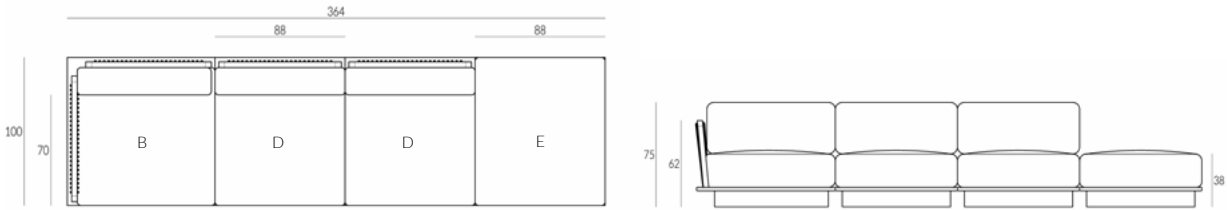

RIGHT ARM SECTION - SECTION C

DIMENSIONS (CM):
W 100 X D 100 X H 62 X SH 38 X SD 70
FABRIC QUANTITY: 3M PLAIN FABRIC

* All sizes are approximate

To learn more about Coco Wolf and our collections please contact us:
enquiries@cocowolf.co.uk • +44 (0)207 262 8614 • www.cocowolf.co.uk

CORONET MODULAR SOFA

CENTRE SECTION - SECTION D

DIMENSIONS (CM):

W 88 X D 100 X H 62 X SH 38 X SD 70

FABRIC QUANTITY: 3M PLAIN FABRIC

OTTOMAN SECTION - SECTION E

DIMENSIONS (CM):

W 88 X D 100 X SH 38

FABRIC QUANTITY: 2.5M PLAIN FABRIC

SIDE TABLE SECTION - SECTION F

DIMENSIONS (CM):

W 35 X D 100 X H 35

CORONET SOFA CONFIGURATIONS

COMPOSITION ONE

LEFT ARM / 2 X CENTRE SECTIONS / OTTOMAN

COMPOSITION TWO

2 X CENTRE SECTIONS / CORNER SECTION / 3 X CENTRE SECTIONS

COMPOSITION THREE

SIDE TABLE / OTTOMAN / CENTRE SECTION / CORNER / OTTOMAN/ CENTRE SECTION /RIGHT ARM

* All sizes are approximate

To learn more about Coco Wolf and our collections please contact us:
enquiries@cocowolf.co.uk • +44 (0)207 262 8614 • www.cocowolf.co.uk