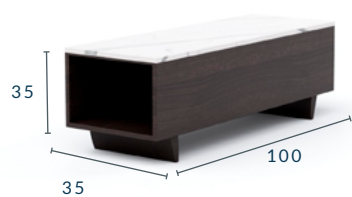

RIGHT ARM SECTION - SECTION C

DIMENSIONS (CM):
W 100 X D 100 X H 62 X SH 38 X SD 70
FABRIC QUANTITY: 3M PLAIN FABRIC

* All sizes are approximate

To learn more about Coco Wolf and our collections please contact us:
enquiries@cocowolf.co.uk • +44 (0)207 262 8614 • www.cocowolf.co.uk

CORONET MODULAR SOFA

CENTRE SECTION - SECTION D

DIMENSIONS (CM):

W 88 X D 100 X H 62 X SH 38 X SD 70

FABRIC QUANTITY: 3M PLAIN FABRIC

OTTOMAN SECTION - SECTION E

DIMENSIONS (CM):

W 88 X D 100 X SH 38

FABRIC QUANTITY: 2.5M PLAIN FABRIC

SIDE TABLE SECTION - SECTION F

DIMENSIONS (CM):

W 35 X D 100 X H 35

CORONET SOFA CONFIGURATIONS

COMPOSITION ONE

LEFT ARM / 2 X CENTRE SECTIONS / OTTOMAN

COMPOSITION TWO