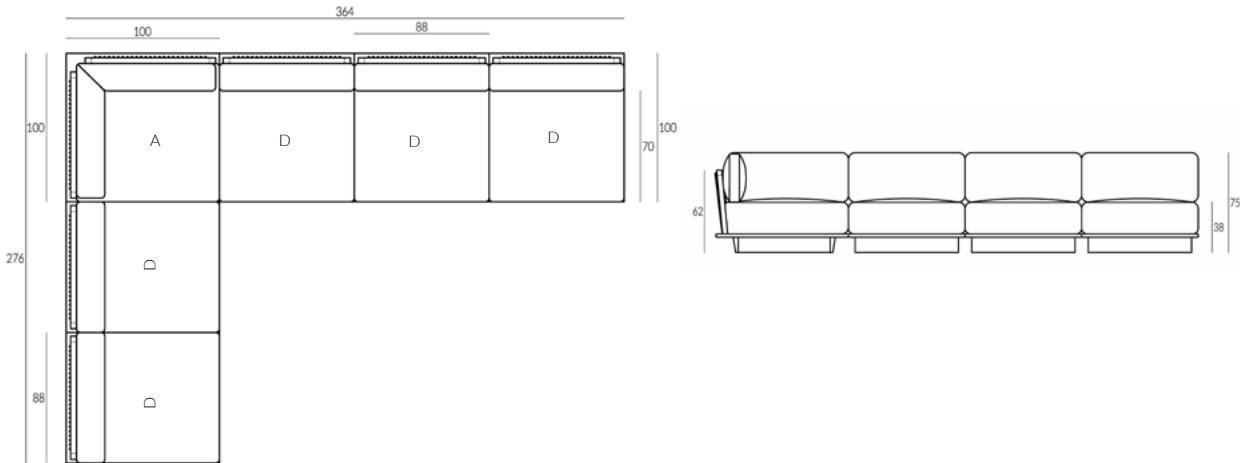

CORONET

MODULAR SOFA

CORONET MODULAR SOFA

CORNER SECTION - SECTION A

DIMENSIONS (CM):
W 100 X D 100 X H 62 X SH 38 X SD 70
FABRIC QUANTITY: 3M PLAIN FABRIC

LEFT ARM SECTION - SECTION B

DIMENSIONS (CM):
W 100 X D 100 X H 62 X SH 38 X SD 70
FABRIC QUANTITY: 3M PLAIN FABRIC

CORONET MODULAR SOFA

CENTRE SECTION - SECTION D

DIMENSIONS (CM):

W 88 X D 100 X H 62 X SH 38 X SD 70

FABRIC QUANTITY: 3M PLAIN FABRIC

OTTOMAN SECTION - SECTION E

DIMENSIONS (CM):

W 88 X D 100 X SH 38

FABRIC QUANTITY: 2.5M PLAIN FABRIC

SIDE TABLE SECTION - SECTION F

DIMENSIONS (CM):

W 35 X D 100 X H 35

CORONET SOFA CONFIGURATIONS

COMPOSITION ONE

LEFT ARM / 2 X CENTRE SECTIONS / OTTOMAN

COMPOSITION TWO

2 X CENTRE SECTIONS / CORNER SECTION / 3 X CENTRE SECTIONS

COMPOSITION THREE

SIDE TABLE / OTTOMAN / CENTRE SECTION / CORNER / OTTOMAN/ CENTRE SECTION /RIGHT ARM

* All sizes are approximate

To learn more about Coco Wolf and our collections please contact us:
enquiries@cocowolf.co.uk • +44 (0)207 262 8614 • www.cocowolf.co.uk