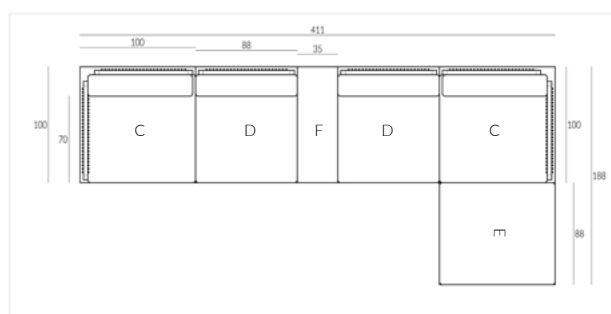

COMPOSITION FIVE

LEFT ARM / CENTRE SECTION / SIDE TABLE / CENTRE SECTION / RIGHT ARM END SECTION / OTTOMAN