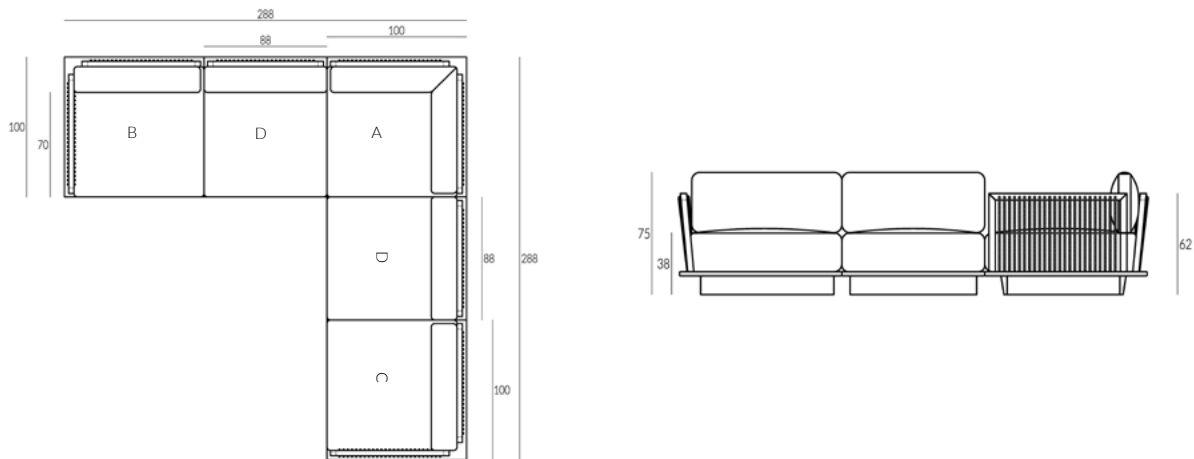

CORONET MODULAR SOFA

CENTRE SECTION - SECTION D

DIMENSIONS (CM):

W 88 X D 100 X H 62 X SH 38 X SD 70

FABRIC QUANTITY: 3M PLAIN FABRIC

OTTOMAN SECTION - SECTION E

DIMENSIONS (CM):

W 88 X D 100 X SH 38

FABRIC QUANTITY: 2.5M PLAIN FABRIC

SIDE TABLE SECTION - SECTION F

DIMENSIONS (CM):

W 35 X D 100 X H 35

CORONET SOFA CONFIGURATIONS

COMPOSITION ONE

LEFT ARM / 2 X CENTRE SECTIONS / OTTOMAN

COMPOSITION TWO

COMPOSITION SIX

3 X CENTRE SECTION / CORNER / CENTRE SECTION / RIGHT ARM

* All sizes are approximate

To learn more about Coco Wolf and our collections please contact us:
enquiries@cocowolf.co.uk • +44 (0)207 262 8614 • www.cocowolf.co.uk

CORONET SOFA CONFIGURATIONS

COMPOSITION SEVEN

CORNER SECTION / 4 X CENTRE SECTIONS / OTTOMAN

COMPOSITION EIGHT

LEFT ARM / CENTRE SECTION / CORNER / CENTRE SECTION / RIGHT ARM

COMPOSITION NINE

OTTOMAN / 2 X CENTRE SECTIONS / CORNER / CENTRE SECTION / SIDE TABLE / OTTOMAN