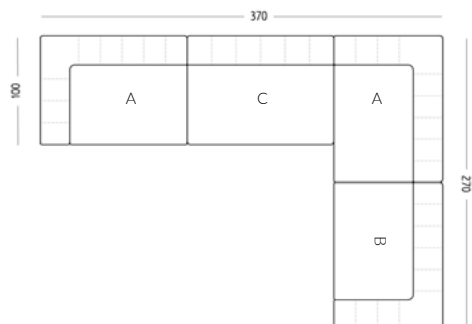

AZUR MODULAR SOFA CONFIGURATIONS

COMPOSITION FIVE

RIGHT ARM CORNER SECTION / CENTRE SOFA SECTION / RIGHT ARM CORNER SECTION / LEFT ARM CORNER SECTION