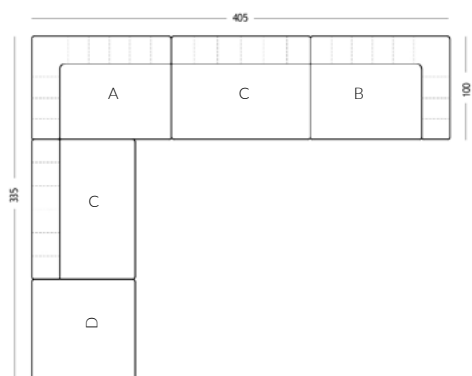

COMPOSITION SEVEN

RIGHT ARM CORNER SECTION / 2 X CENTRE SOFA SECTION / LEFT ARM CORNER SECTION / OTTOMAN

* All sizes are approximate