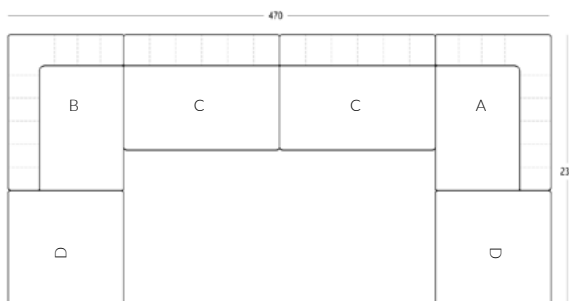

COMPOSITION SIX

LEFT ARM CORNER SECTION / 2 X CENTER SOFA SECTION / RIGHT ARM CORNER SECTION / 2 X OTTOMANS