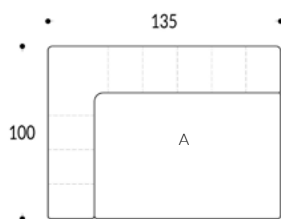

SPECIFICATIONS

A. RIGHT ARM CORNER SECTION