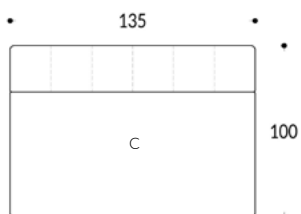

C. CENTRE SOFA SECTION