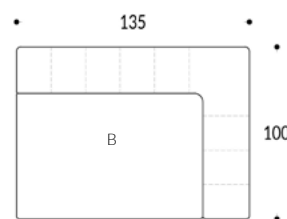

B. LEFT ARM CORNER SECTION