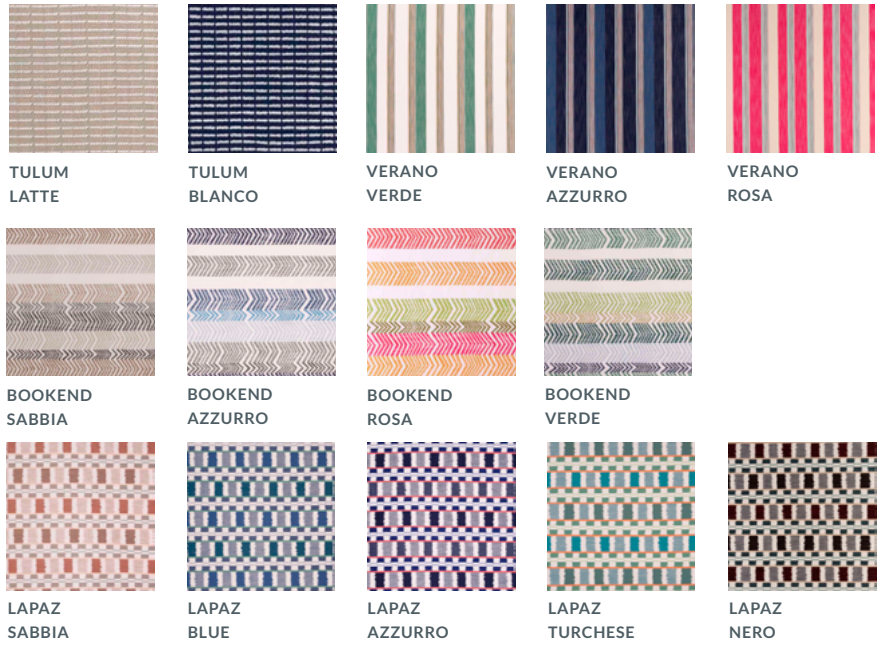

IN/OUTDOOR FABRICS

CATEGORY F - CHRISTOPHER FARR BY PERENNIALS

100% SOLUTION DYED ACRYLIC 54" / 137CM WIDTH

5 YEAR WARRANTY

CATEGORY G - 3 BEACHES, SUNBRELLA

100% SOLUTION DYED ACRYLIC 55" / 140CM WIDTH

5 YEAR WARRANTY